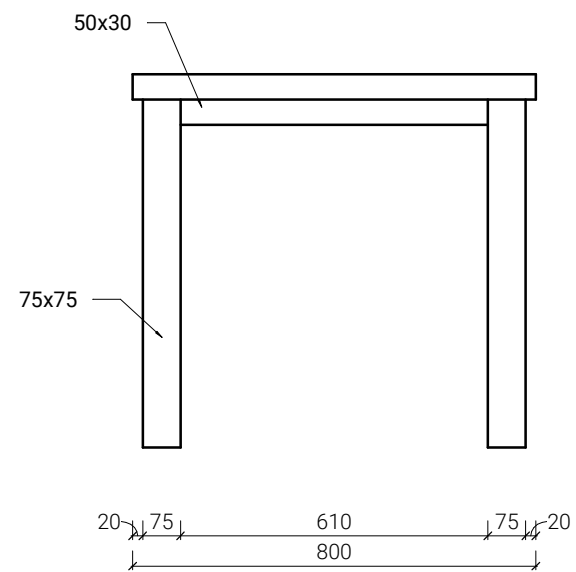

Outdoor table 800x800
h=740mm

Outdoor table 800x800
h=1100mm

OPTION 1

Outdoor furniture
24.03.2022
REV 01

MDT-tex[®]
Membranes & Structures

Outdoor table 800x1600
h=740mm

OPTION 1

Outdoor furniture
24.03.2022
REV 01

MDT-tex[®]
Membranes & Structures

Outdoor table 800x800
h=740mm

Outdoor table 800x800
h=1100mm

Table 800x800 OPTION 2

1 : 15

OPTION 2

Outdoor furniture
24.03.2022
REV 01

Outdoor table 800x1600
h=740mm