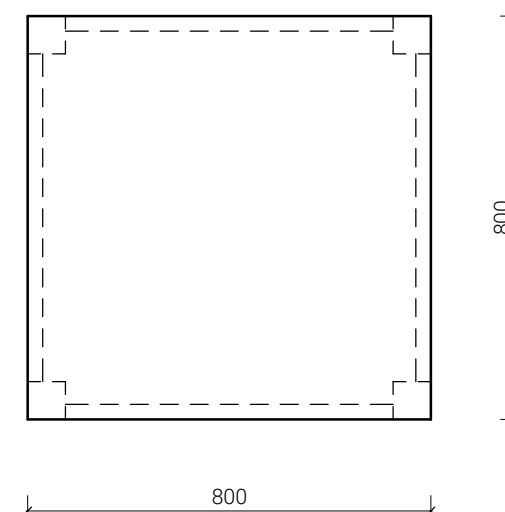

Outdoor table 800x800
h=740mm

Outdoor table 800x800
h=1100mm

OPTION 1

Outdoor furniture
24.03.2022
REV 01

MDT-tex[®]
Membranes & Structures

Outdoor table 800x1600
h=740mm

OPTION 1

Outdoor furniture
24.03.2022
REV 01

MDT-tex[®]
Membranes & Structures

Outdoor table 800x800
h=740mm

Outdoor table 800x800
h=1100mm

Table 800x800 OPTION 2

1 : 15

OPTION 2

Outdoor furniture
24.03.2022
REV 01

Outdoor table 800x1600
h=740mm