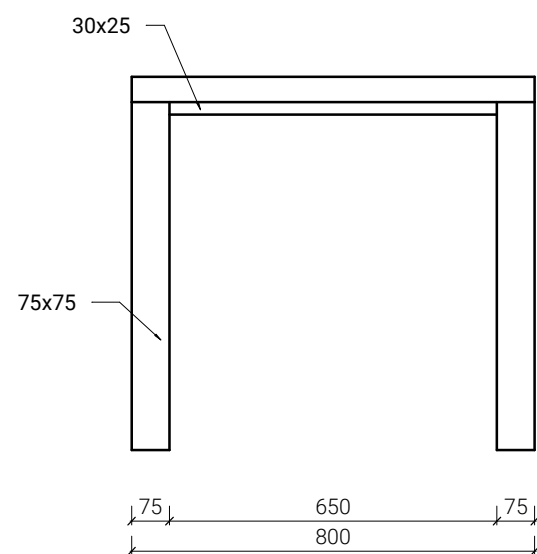

Outdoor table 800x800
h=740mm

Outdoor table 800x800
h=1100mm

OPTION 1

Outdoor furniture
24.03.2022
REV 01

MDT-tex[®]
Membranes & Structures

Outdoor table 800x1600
h=740mm

OPTION 1

Outdoor furniture
24.03.2022
REV 01

MDT-tex[®]
Membranes & Structures

Outdoor table 800x800
h=740mm

Outdoor table 800x800
h=1100mm

Table 800x800 OPTION 2

1 : 15

OPTION 2

Outdoor furniture
24.03.2022
REV 01

Outdoor table 800x1600
h=740mm