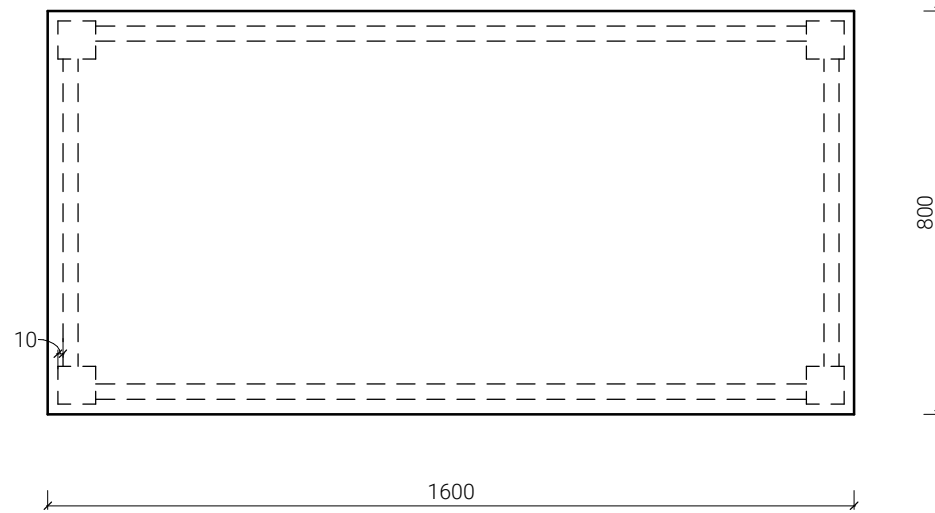

Outdoor table 800x800
h=740mm

Outdoor table 800x800
h=1100mm

OPTION 1

Outdoor furniture
24.03.2022
REV 01

MDT-tex[®]
Membranes & Structures

Outdoor table 800x1600
h=740mm

OPTION 1

Outdoor furniture
24.03.2022
REV 01

MDT-tex[®]
Membranes & Structures

Outdoor table 800x800
h=740mm

Outdoor table 800x800
h=1100mm

Table 800x800 OPTION 2

1 : 15

OPTION 2

Outdoor furniture
24.03.2022
REV 01

Outdoor table 800x1600
h=740mm