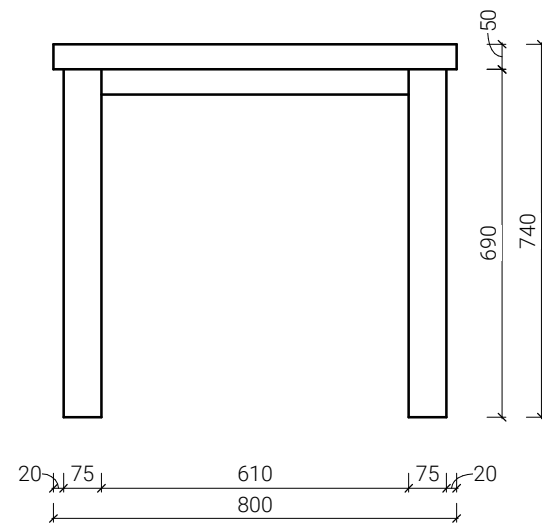

Outdoor table 800x800
h=740mm

Outdoor table 800x800
h=1100mm

OPTION 1

Outdoor furniture
24.03.2022
REV 01

MDT-tex[®]
Membranes & Structures

Outdoor table 800x1600
h=740mm

OPTION 1

Outdoor furniture
24.03.2022
REV 01

MDT-tex[®]
Membranes & Structures

Outdoor table 800x800
h=740mm

Outdoor table 800x800
h=1100mm

Table 800x800 OPTION 2

1 : 15

OPTION 2

Outdoor furniture
24.03.2022
REV 01

Outdoor table 800x1600
h=740mm