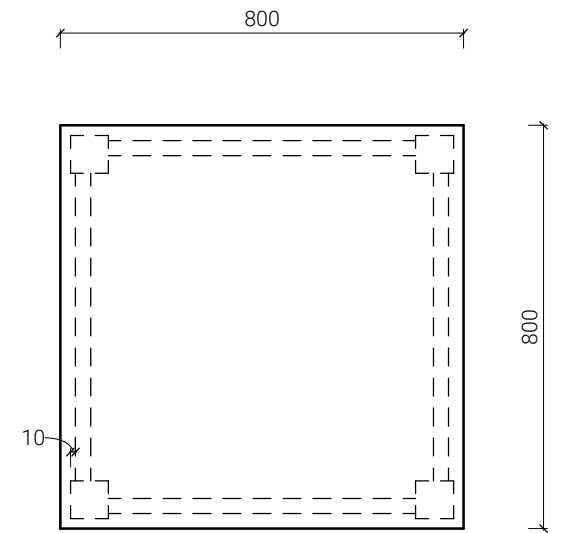

Outdoor table 800x800
h=740mm

Outdoor table 800x800
h=1100mm

OPTION 1

Outdoor furniture
24.03.2022
REV 01

MDT-tex[®]
Membranes & Structures

Outdoor table 800x1600
h=740mm

OPTION 1

Outdoor furniture
24.03.2022
REV 01

MDT-tex[®]
Membranes & Structures

Outdoor table 800x800
h=740mm

Outdoor table 800x800
h=1100mm

Table 800x800 OPTION 2

1 : 15

OPTION 2

Outdoor furniture
24.03.2022
REV 01

Outdoor table 800x1600
h=740mm