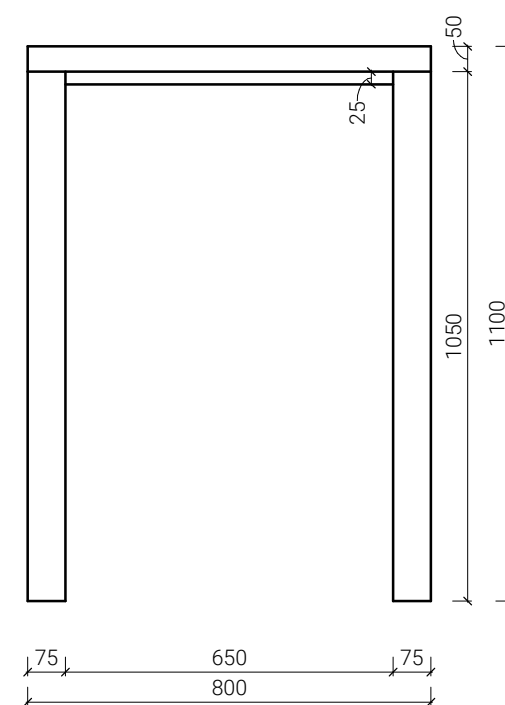

Outdoor table 800x800
h=740mm

Outdoor table 800x800
h=1100mm

OPTION 1

Outdoor furniture
24.03.2022
REV 01

MDT-tex[®]
Membranes & Structures

Outdoor table 800x1600
h=740mm

OPTION 1

Outdoor furniture
24.03.2022
REV 01

MDT-tex[®]
Membranes & Structures

Outdoor table 800x800
h=740mm

Outdoor table 800x800
h=1100mm

Table 800x800 OPTION 2

1 : 15

OPTION 2

Outdoor furniture
24.03.2022
REV 01

Outdoor table 800x1600
h=740mm