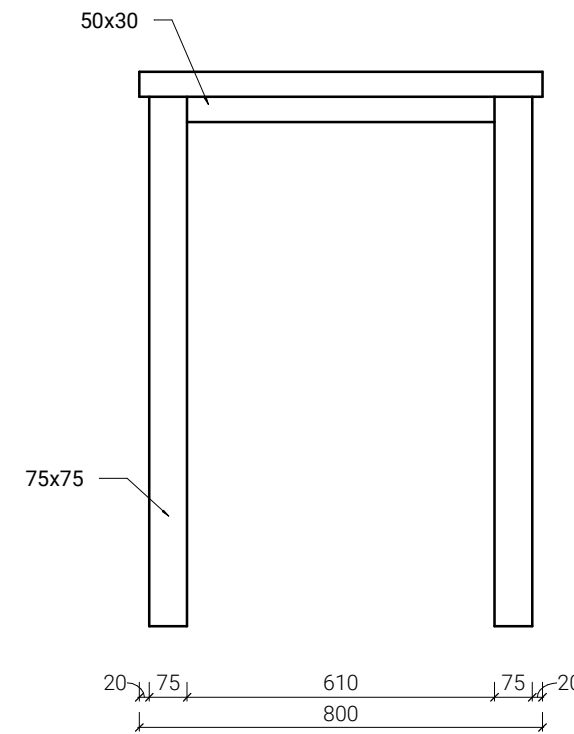

Outdoor table 800x800
h=740mm

Outdoor table 800x800
h=1100mm

OPTION 1

Outdoor furniture
24.03.2022
REV 01

MDT-tex[®]
Membranes & Structures

Outdoor table 800x1600
h=740mm

OPTION 1

Outdoor furniture
24.03.2022
REV 01

MDT-tex[®]
Membranes & Structures

Outdoor table 800x800
h=740mm

Outdoor table 800x800
h=1100mm

Table 800x800 OPTION 2

1 : 15

OPTION 2

Outdoor furniture
24.03.2022
REV 01

Outdoor table 800x1600
h=740mm