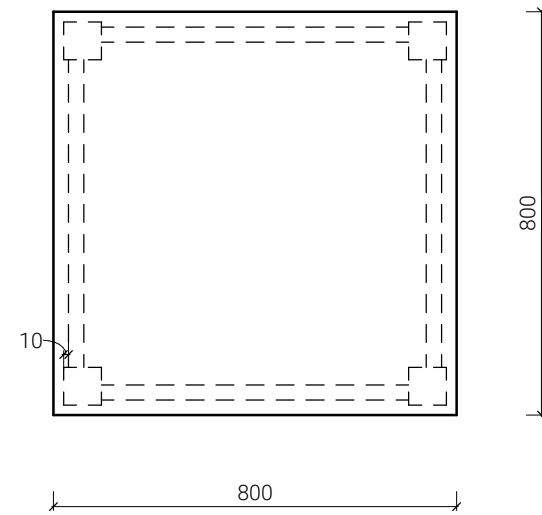

Outdoor table 800x800
h=740mm

Outdoor table 800x800
h=1100mm

OPTION 1

Outdoor furniture
24.03.2022
REV 01

MDT-tex[®]
Membranes & Structures

Outdoor table 800x1600
h=740mm

OPTION 1

Outdoor furniture
24.03.2022
REV 01

MDT-tex[®]
Membranes & Structures

Outdoor table 800x800
h=740mm

Outdoor table 800x800
h=1100mm

Table 800x800 OPTION 2

1 : 15

OPTION 2

Outdoor furniture
24.03.2022
REV 01

Outdoor table 800x1600
h=740mm