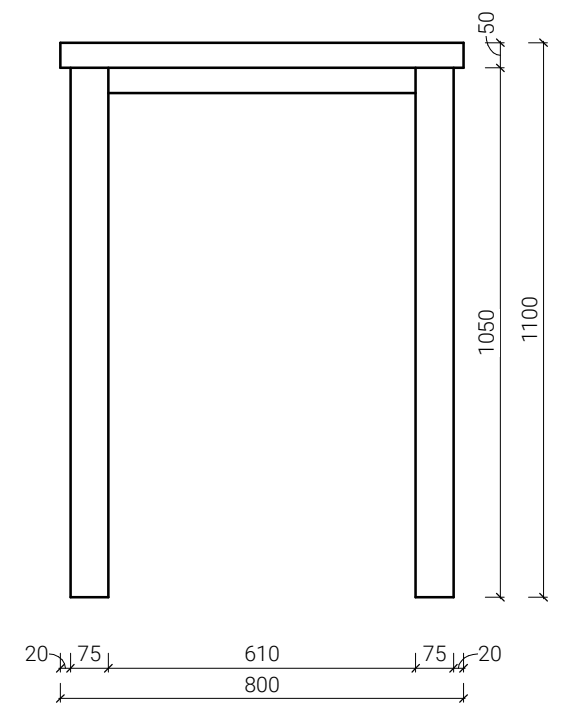

Outdoor table 800x800
h=740mm

Outdoor table 800x800
h=1100mm

OPTION 1

Outdoor furniture
24.03.2022
REV 01

MDT-tex[®]
Membranes & Structures

Outdoor table 800x1600
h=740mm

OPTION 1

Outdoor furniture
24.03.2022
REV 01

MDT-tex[®]
Membranes & Structures

Outdoor table 800x800
h=740mm

Outdoor table 800x800
h=1100mm

Table 800x800 OPTION 2

1 : 15

OPTION 2

Outdoor furniture
24.03.2022
REV 01

Outdoor table 800x1600
h=740mm