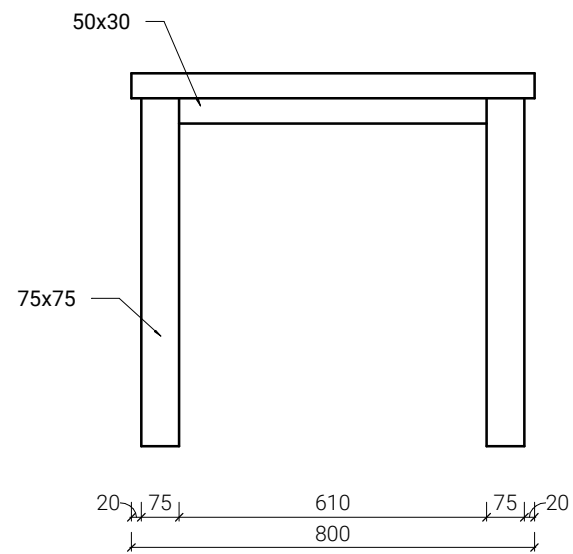

Outdoor table 800x800
h=740mm

Outdoor table 800x800
h=1100mm

OPTION 1

Outdoor furniture
24.03.2022
REV 01

MDT-tex[®]
Membranes & Structures

Outdoor table 800x1600
h=740mm

OPTION 1

Outdoor furniture
24.03.2022
REV 01

MDT-tex[®]
Membranes & Structures

Outdoor table 800x800
h=740mm

Outdoor table 800x800
h=1100mm

Table 800x800 OPTION 2

1 : 15

OPTION 2

Outdoor furniture
24.03.2022
REV 01

Outdoor table 800x1600
h=740mm