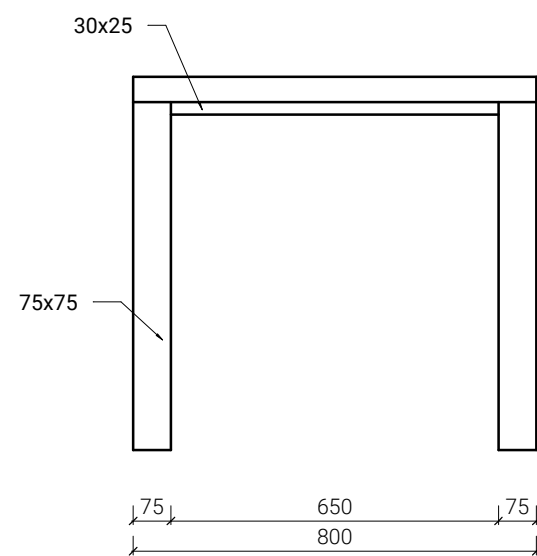

Outdoor table 800x800
h=740mm

Outdoor table 800x800
h=1100mm

OPTION 1

Outdoor furniture
24.03.2022
REV 01

MDT-tex[®]
Membranes & Structures

Outdoor table 800x1600
h=740mm

OPTION 1

Outdoor furniture
24.03.2022
REV 01

MDT-tex[®]
Membranes & Structures

Outdoor table 800x800
h=740mm

Outdoor table 800x800
h=1100mm

Table 800x800 OPTION 2

1 : 15

OPTION 2

Outdoor furniture
24.03.2022
REV 01

Outdoor table 800x1600
h=740mm