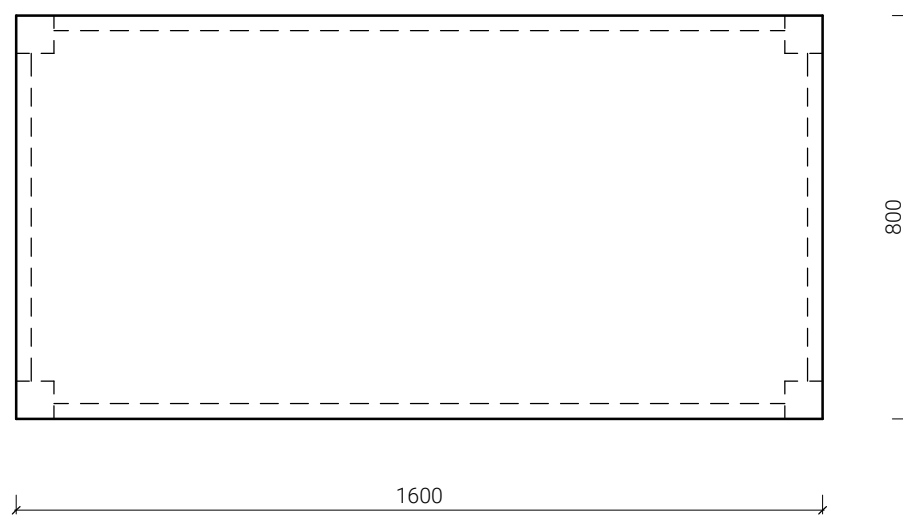

MDT-tex[®]
Membranes & Structures

Outdoor table 800x800
h=740mm

Outdoor table 800x800
h=1100mm

Table 800x800 OPTION 2

1 : 15

OPTION 2

Outdoor furniture
24.03.2022
REV 01

Outdoor table 800x1600
h=740mm