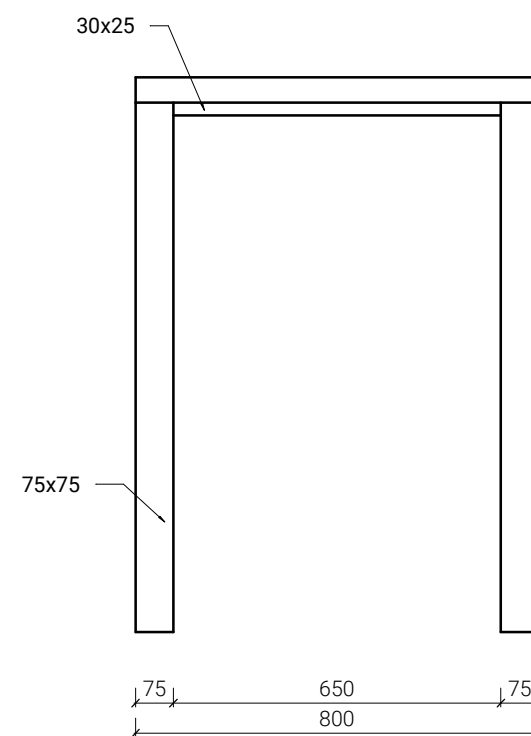

Outdoor table 800x800
h=740mm

Outdoor table 800x800
h=1100mm

OPTION 1

Outdoor furniture
24.03.2022
REV 01

MDT-tex[®]
Membranes & Structures

Outdoor table 800x1600
h=740mm

OPTION 1

Outdoor furniture
24.03.2022
REV 01

MDT-tex[®]
Membranes & Structures

Outdoor table 800x800
h=740mm

Outdoor table 800x800
h=1100mm

Table 800x800 OPTION 2

1 : 15

OPTION 2

Outdoor furniture
24.03.2022
REV 01

Outdoor table 800x1600
h=740mm