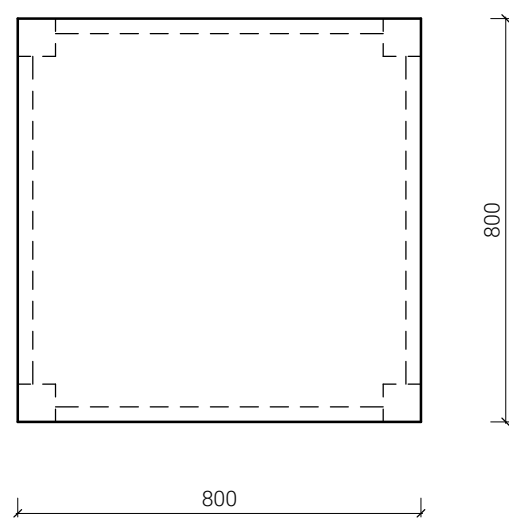

Outdoor table 800x800
h=740mm

Outdoor table 800x800
h=1100mm

OPTION 1

Outdoor furniture
24.03.2022
REV 01

MDT-tex[®]
Membranes & Structures

Outdoor table 800x1600
h=740mm

OPTION 1

Outdoor furniture
24.03.2022
REV 01

MDT-tex[®]
Membranes & Structures

Outdoor table 800x800
h=740mm

Outdoor table 800x800
h=1100mm

Table 800x800 OPTION 2

1 : 15

OPTION 2

Outdoor furniture
24.03.2022
REV 01

Outdoor table 800x1600
h=740mm