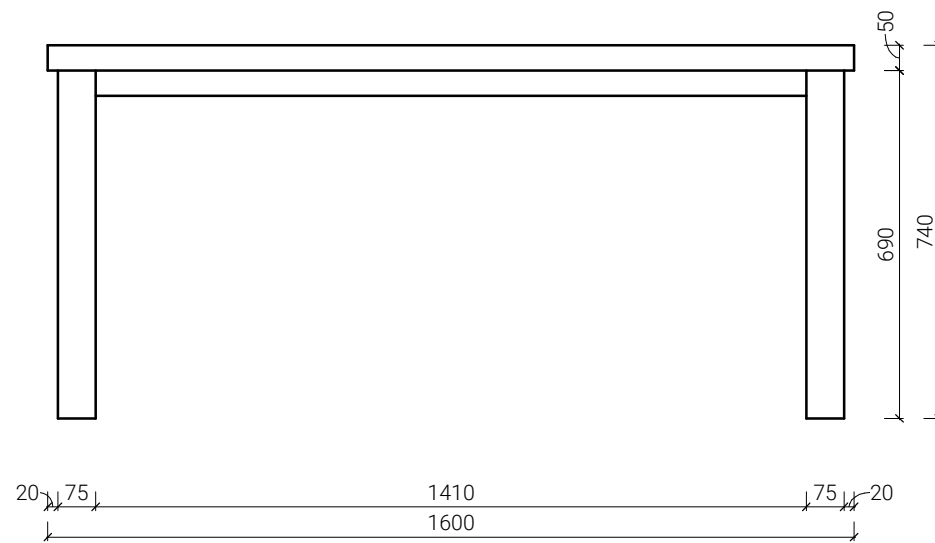

Outdoor table 800x800
h=740mm

Outdoor table 800x800
h=1100mm

OPTION 1

Outdoor furniture
24.03.2022
REV 01

MDT-tex[®]
Membranes & Structures

Outdoor table 800x1600
h=740mm

OPTION 1

Outdoor furniture
24.03.2022
REV 01

MDT-tex[®]
Membranes & Structures

Outdoor table 800x800
h=740mm

Outdoor table 800x800
h=1100mm

Table 800x800 OPTION 2

1 : 15

OPTION 2

Outdoor furniture
24.03.2022
REV 01

Outdoor table 800x1600
h=740mm