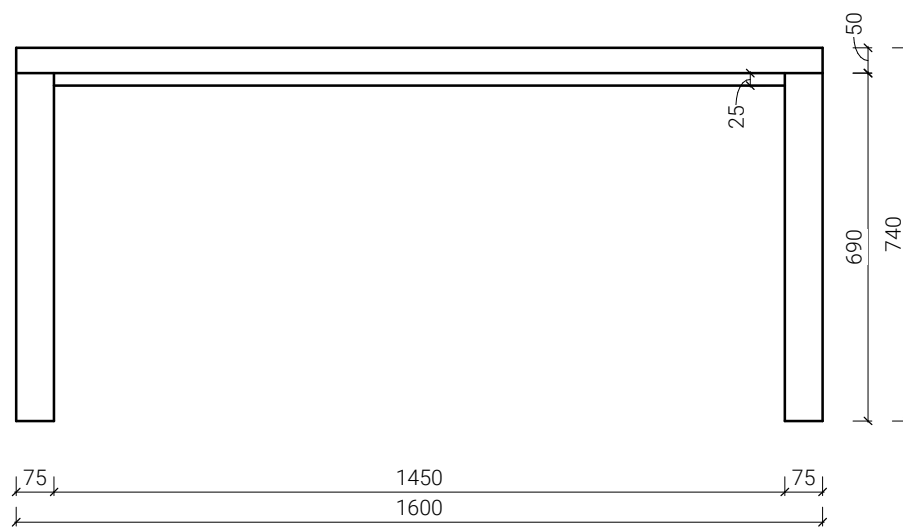

Outdoor table 800x800
h=740mm

Outdoor table 800x800
h=1100mm

OPTION 1

Outdoor furniture
24.03.2022
REV 01

MDT-tex[®]
Membranes & Structures

Outdoor table 800x1600
h=740mm

OPTION 1

Outdoor furniture
24.03.2022
REV 01

MDT-tex[®]
Membranes & Structures

Outdoor table 800x800
h=740mm

Outdoor table 800x800
h=1100mm

Table 800x800 OPTION 2

1 : 15

OPTION 2

Outdoor furniture
24.03.2022
REV 01

Outdoor table 800x1600
h=740mm