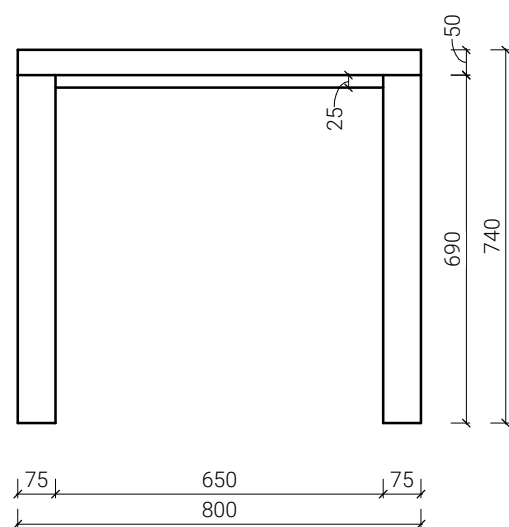

Outdoor table 800x800
h=740mm

Outdoor table 800x800
h=1100mm

OPTION 1

Outdoor furniture
24.03.2022
REV 01

MDT-tex[®]
Membranes & Structures

Outdoor table 800x1600
h=740mm

OPTION 1

Outdoor furniture
24.03.2022
REV 01

MDT-tex[®]
Membranes & Structures

Outdoor table 800x800
h=740mm

Outdoor table 800x800
h=1100mm

Table 800x800 OPTION 2

1 : 15

OPTION 2

Outdoor furniture
24.03.2022
REV 01

Outdoor table 800x1600
h=740mm