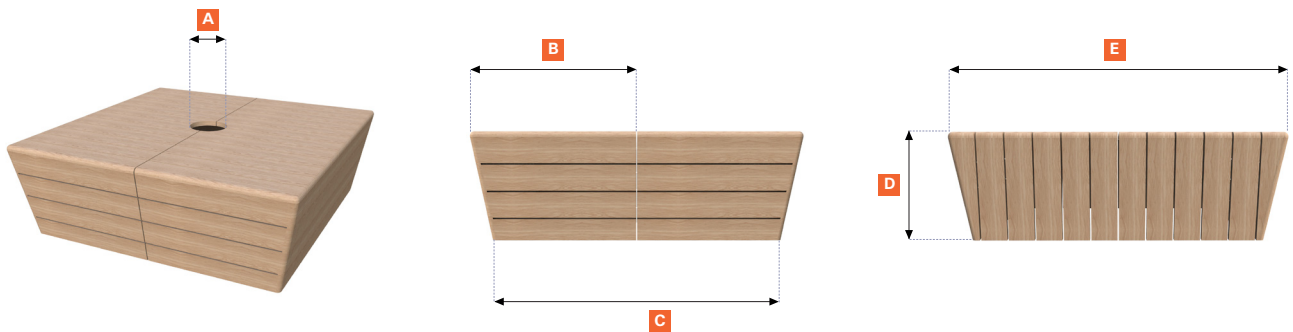

// OUTDOOR FURNITURE

SEAT CUBE EUCALYPTUS

THE
PARASOL SEAT CUBE

MATERIAL

WOOD

- EUCALYPTUS
- B2/B3

FINISHING TREATMENT

- ON REQUEST

WEIGHT

SEAT CUBES

- 80kg per piece (2 pieces total)
- 160kg in total

PALLET weight

- 25kg

DIMENSIONS

SEAT CUBES

- approx. 150 x 50 x 75 cm

// DIMENSIONS & MEASURES

DIMENSIONS ARE IN METERS

*all measurements are rounded

1.5x 1.5

MASS

Seat cube (kg) (2 pieces)	160
Pallet weight (kg)	25
Total weight (kg)	185

DIMENSIONS

A Hole Ø (cm)	20
B Distance (cm) (1 part)	75
C Total distance (cm)	130
D Total height (cm)	75
E Total distance (cm)	150

ACCESSORIES

1 Integrated LED illumination under the structure	High quality t5 RGB LED tubes, 9w
2 Integrated LED illumination in the seating zone	High quality 12v LED Outdoor decking square lights

1 set consists of two parts