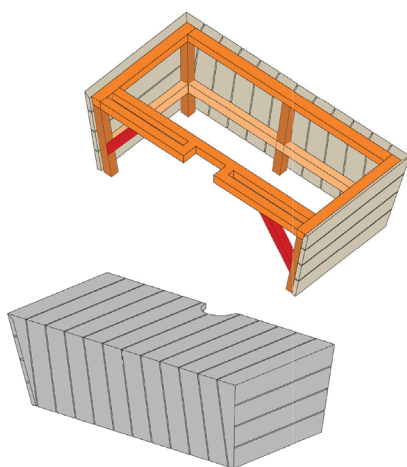

// DIMENSIONS & MEASURES

DIMENSIONS ARE IN METERS

*all measurements are rounded

1.5x 1.5

MASS

Seat cube (kg) (2 pieces)	160
Pallet weight (kg)	25
Total weight (kg)	185

DIMENSIONS

A Hole Ø (cm)	20
B Distance (cm) (1 part)	75
C Total distance (cm)	130
D Total height (cm)	75
E Total distance (cm)	150

ACCESSORIES

1 Integrated LED illumination under the structure	High quality t5 RGB LED tubes, 9w
2 Integrated LED illumination in the seating zone	High quality 12v LED Outdoor decking square lights

1 set consists of two parts